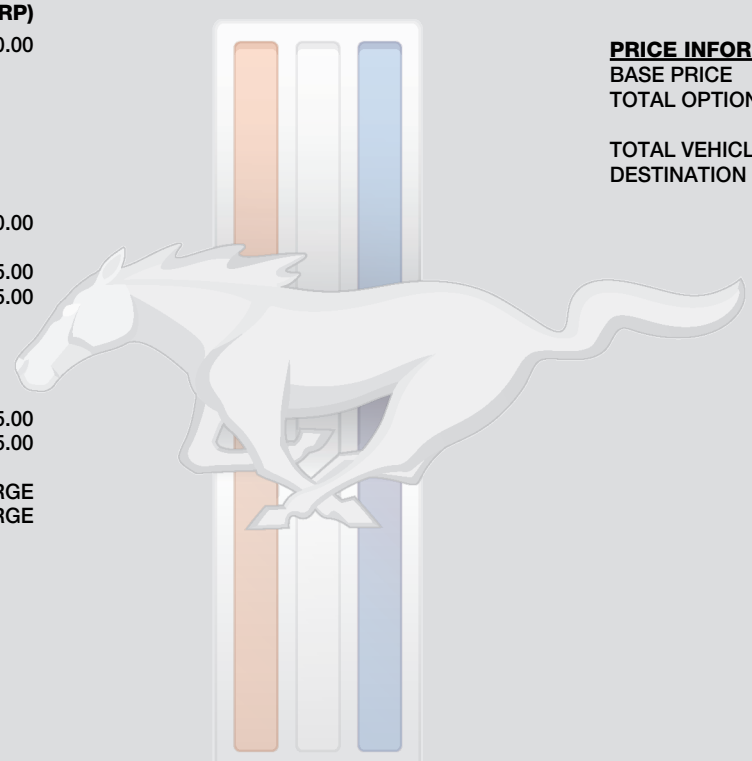

(MSRP)

2,200.00

OPTIONAL EQUIPMENT/OTHER

- FORD SAFE & SMART PACKAGE 1,000.00
- .ADAPTIVE CRUISE CONTROL 1,595.00
- 10-SPEED AUTOMATIC TRANS 5,195.00
- GT PERFORMANCE PACKAGE
- .19 EBONY BLACK PNTD ALUM WHL
- .P255F/P275R/40R19 SUMMER TIRE
- .SPOILER DELETE
- .3.55 TORSEN REAR AXLE
- ACTIVE VALVE PERFORMANCE EXH 895.00
- AM/FM SINGLE CD AND HD RADIO 995.00
- B&O SOUND SYSTEM,12 SPKR
- TONNEAU CAPS NO CHARGE
- 50 STATE EMISSIONS NO CHARGE

PRICE INFORMATION

BASE PRICE	\$45,380.00
TOTAL OPTIONS/OTHER	11,880.00
TOTAL VEHICLE & OPTIONS/OTHER	57,260.00
DESTINATION & DELIVERY	1,195.00

EPA DOT Fuel Economy and Environment

Gasoline Vehicle

Fuel Economy

18 MPG
combined city/hwy city highway
5.6 gallons per 100 miles

Subcompact Cars range from 14 to 108 MPG. The best vehicle rates 136 MPGe.

You spend
\$3,750

more in fuel costs over 5 years compared to the average new vehicle.